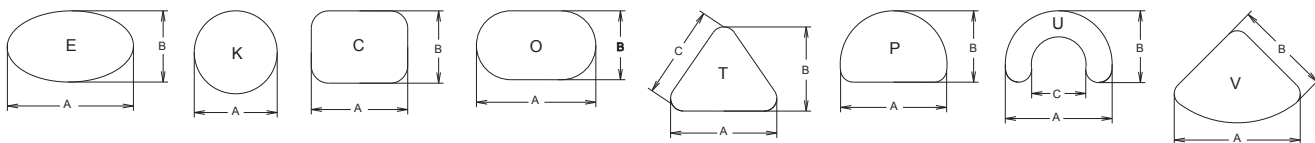

LIGHTS
MOUNTING

POCKET DETAIL

POSSIBLE HEIGHTS OF SEPARATE LEVELS

150, 200, 250, 300, 350 mm

POSSIBLE SHAPES OF PLATFORM

DOOR AND LOCK

Plastic door has a hinge on their left side. The door can be locked up without key by simply pressing of button on the lock on the right side of the door. The locks can be unlocked only by turning of universal key. Maximum angle of door opening is 90 degrees. Clearness of opening is 350 mm.