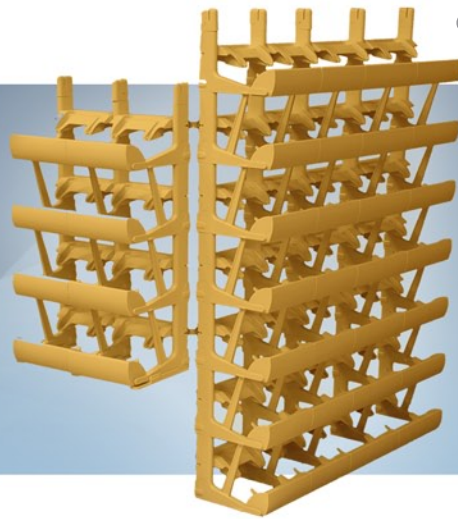

CUSTOMWORK

Custom-work is very important to our work. We are helping the producers and dealers to present their products in order to increase the sales.

PILSNER URQUELL
Stojan na pivo
(Beer stand)

WRIGLEY
Zásobník na žvýkačky
(Chewing gums container)

FIGREMA
Předváděcí vitrina
(Demo screen)

Regálový systém na
kosmetiku
(Shelf-system for cosmetics)

DREIM GO
Prezentační stojan na GPS
(GPS presentation stand)

WRIGLEY
Modulový systém na žvýkačky
(Chewing gums modular-system)