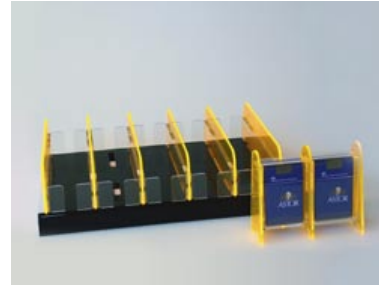

Zakázková výroba patří mezi důležitou součást naší produkce. Pomáháme výrobcům i prodejcům prezentovat jejich výrobky a tím zvýšit jejich prodej. Mezi naše spokojené zákazníky patří například firmy Wrigley s.r.o.®, Pilsner Urquell®, Masterfoods® a podobně. Rádi pomůžeme i Vám s uplatněním mezi stoupající konkurencí dnešního trhu.

Customization is very important to our work. We are helping the producers and dealers to present their products in order to increase the sales. We are proud to name the following companies to be our satisfied clients: Wrigley s.r.o.®, Pilsner Urquell®, Masterfoods® and others. We will be happy to help your company as well to win recognition over your temporary competitors.

ZAKÁZKOVÁ VÝROBA