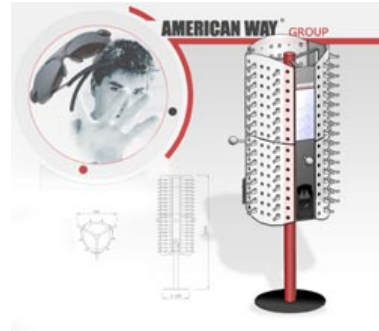

Zakázková výroba patří mezi důležitou součást naší produkce. Pomáháme výrobcům i prodejcům prezentovat jejich výrobky a tím zvýšit jejich prodej. Mezi naše spokojené zákazníky patří například firmy Wrigley s.r.o.®, Pilsner Urquell®, Masterfoods® a podobně. Rádi pomůžeme i Vám s uplatněním mezi stoupající konkurencí dnešního trhu.

Customization is very important to our work. We are helping the producers and dealers to present their products in order to increase the sales. We are proud to name the following companies to be our satisfied clients: Wrigley s.r.o.®, Pilsner Urquell®, Masterfoods® and others. We will be happy to help your company as well to win recognition over your temporary competitors.

ZAKÁZKOVÁ VÝROBA