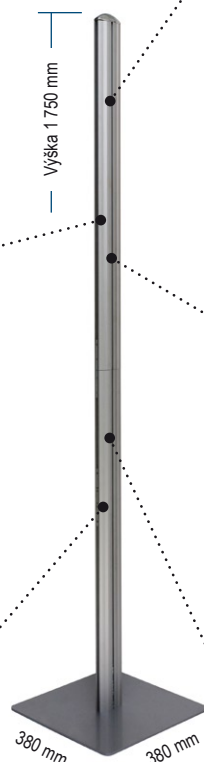

obj.č. 10666

OS POSTER NOSNÝ SLOUP (OS POSTER SUPPORT COLUMN)

Profil se 4 drážkami pro uchycení komponent s možností variabilního nastavení výšky kapes a kliprámu.
Four-channel profile for attaching various components of adjustable pocket and frame height.

obj.č. 50594

OS POSTER KAPSA A4 Kovová (OS POSTER POCKET A4 METAL)

Kovová boční kapsa pro odběr tiskovin formátu A4.
A side metal pocket for brochures of A4 formats.

obj.č. 50889

OS POSTER KAPSA A4 Ax (OS POSTER POCKET A4 AX)

Plastová boční kapsa pro odběr tiskovin formátu A4.
A side acrylic pocket brochures of A4 formats.